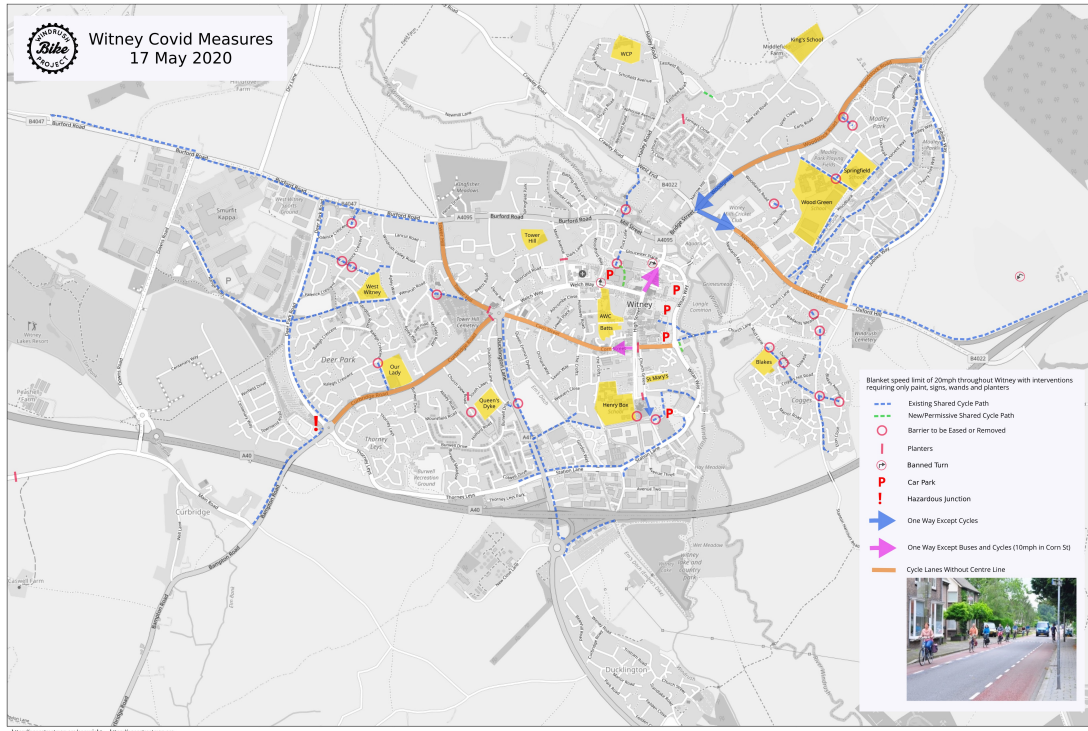

Witney Covid Measures 17 May 2020